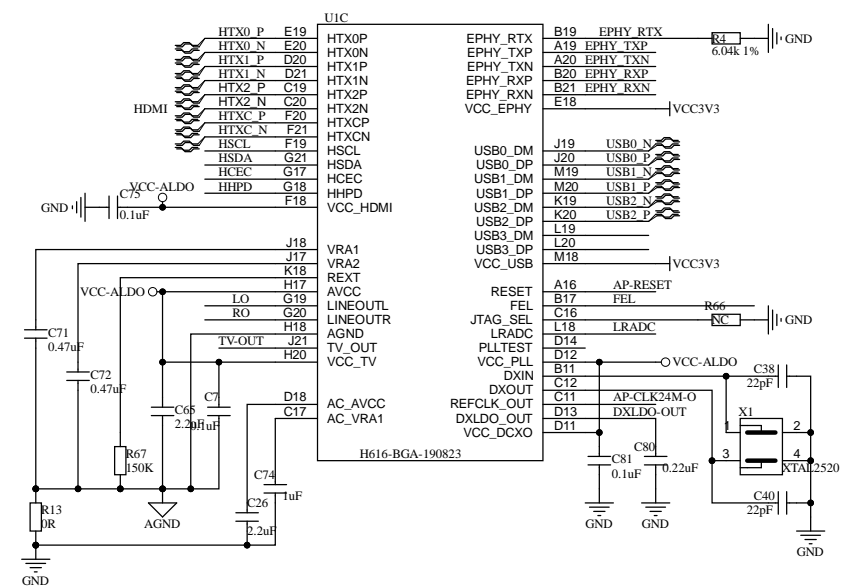

H616-BGA-190823

SYS/GPU

CPU

DRAM

H616-BGA-190823